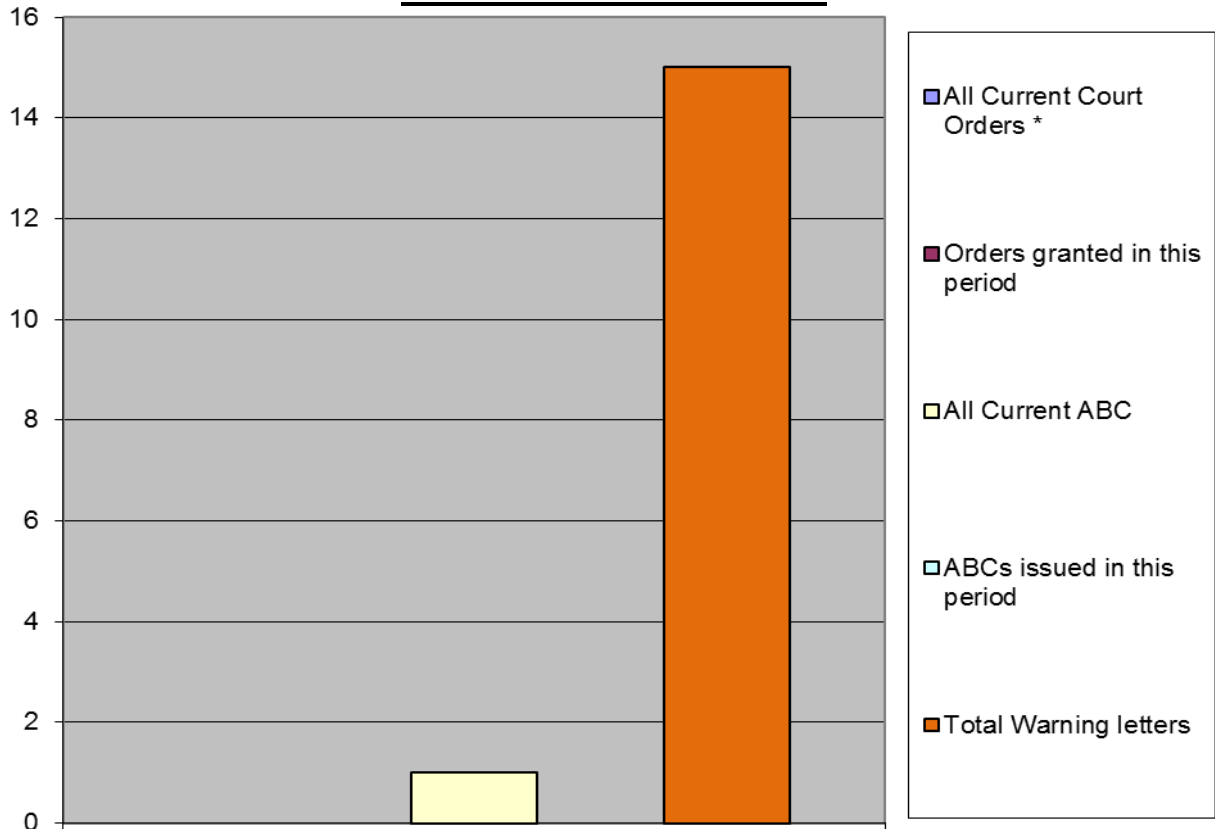

Calls for Service to the ASB Team

East Wolds and Coastal

Six month data represents 1 October 2016 to 31 March 2017

Breakdown by Ward

Interventions to Tackle ASB

East Wolds & Coastal

*Court Orders include ASBOs, Criminal Behaviour Orders and Civil Injunctions

Calls for Service to the ASB Team

East Wolds & Coastal

East Wolds and Coastal

Six month data represents 1 October 2016 to 31 March 2017

Neighbourhood Watch Groups and Community Projects