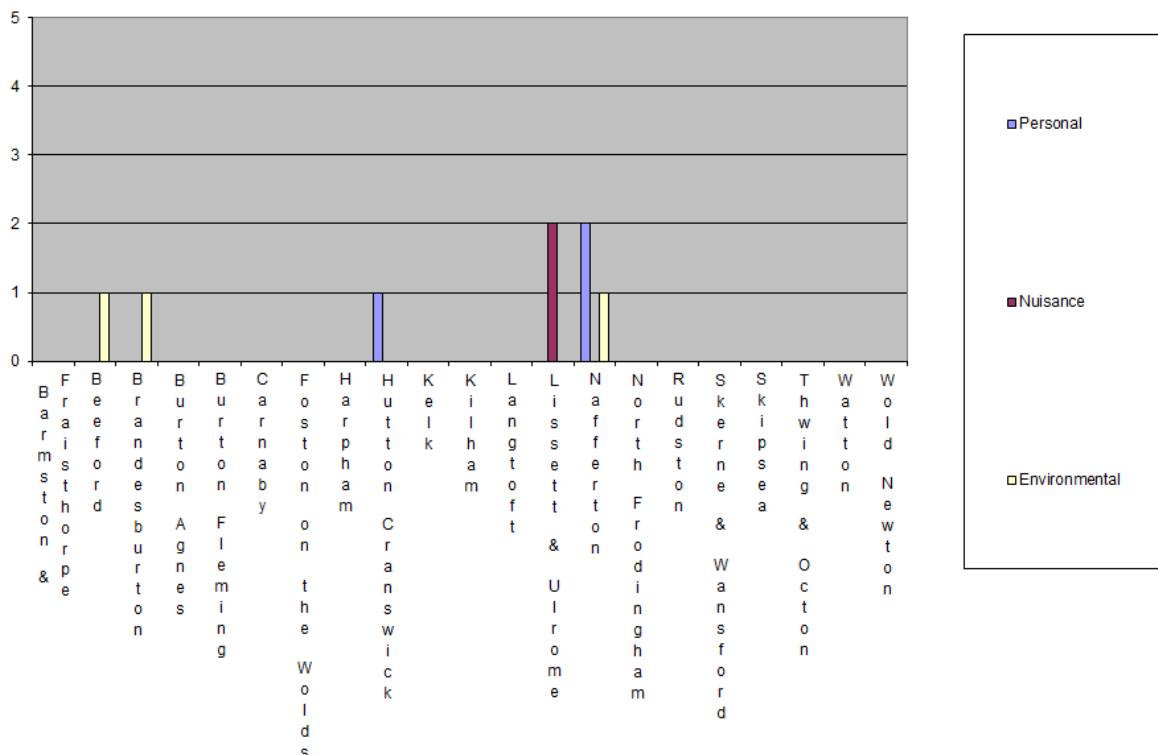

East Wolds and Coastal

Six month data represents 1 October 2016 to 31 March 2017

Breakdown by Parish and Town Council area

Interventions to Tackle ASB

*Court Orders include ASBOs, Criminal Behaviour Orders and Civil Injunctions

Calls for Service to the ASB Team

East Wolds and Coastal

Six month data represents 1 October 2016 to 31 March 2017

Breakdown by Ward

Interventions to Tackle ASB

East Wolds & Coastal

*Court Orders include ASBOs, Criminal Behaviour Orders and Civil Injunctions