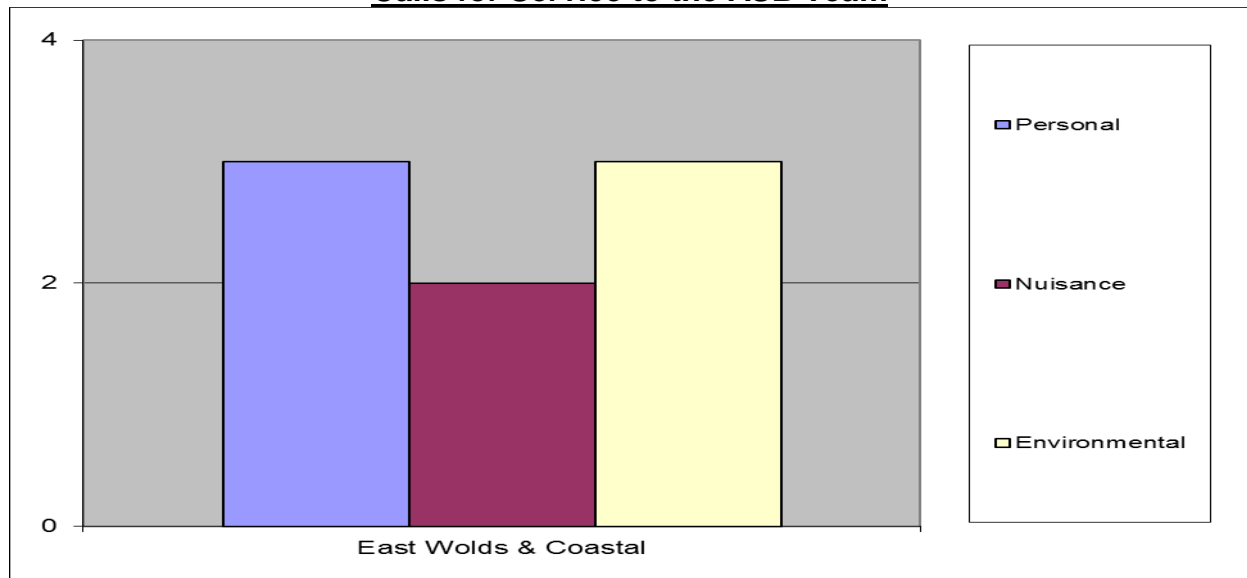

Calls for Service to the ASB Team

East Wolds and Coastal

Six month data represents 1 October 2016 to 31 March 2017

Breakdown by Ward

Interventions to Tackle ASB

East Wolds & Coastal

*Court Orders include ASBOs, Criminal Behaviour Orders and Civil Injunctions

Calls for Service to the ASB Team

East Wolds & Coastal

East Wolds and Coastal

Six month data represents 1 October 2016 to 31 March 2017

Neighbourhood Watch Groups and Community Projects